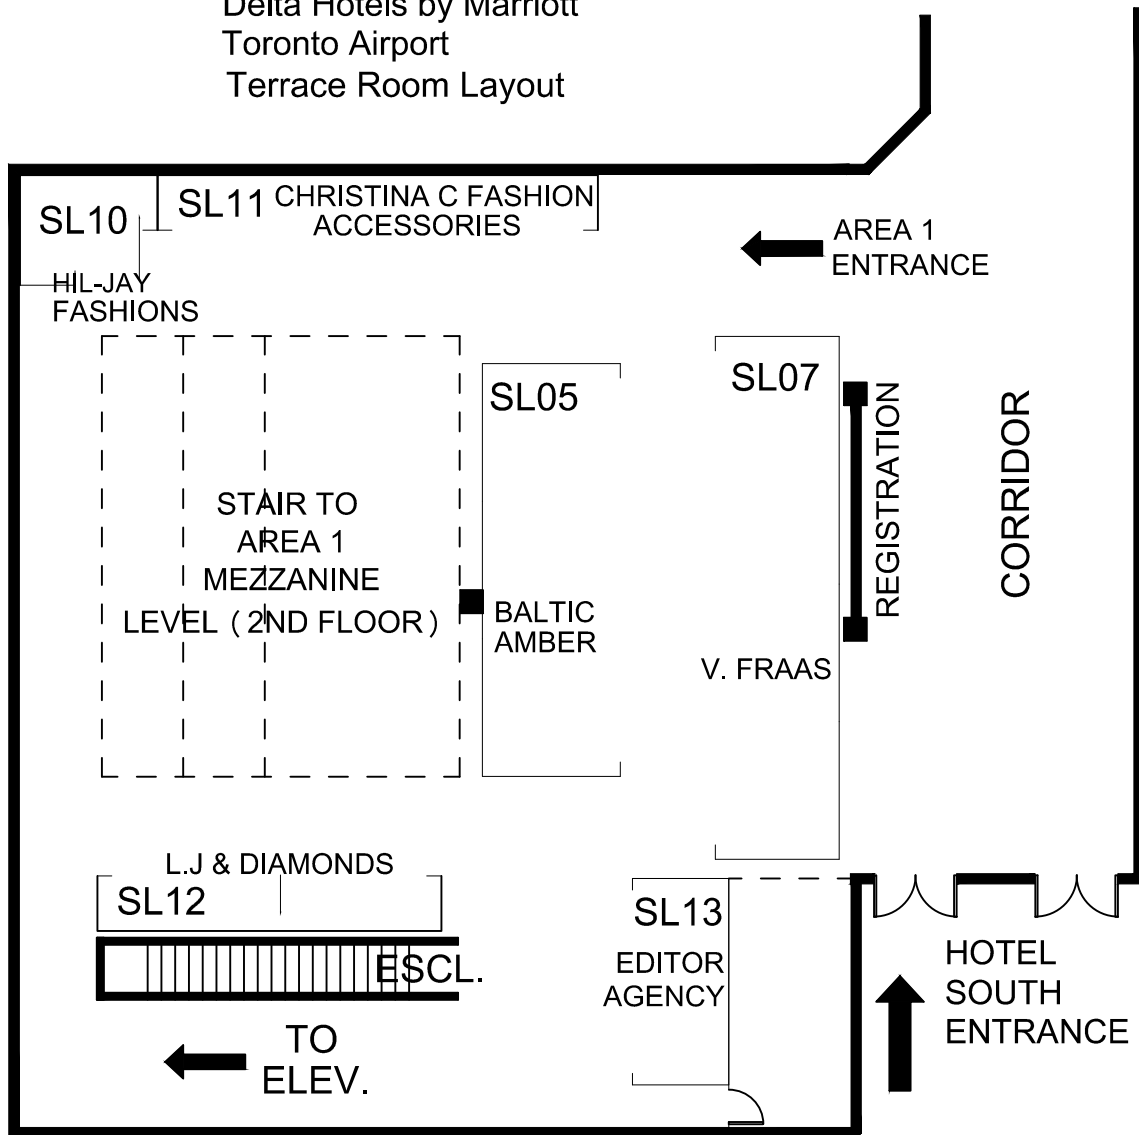

Mode Accessories Fall Show  
Delta Hotels by Marriott  
Toronto Airport  
Terrace Room Layout

Mode Accessories Fall Show  
Delta Hotels by Marriott  
Toronto Airport  
South Lobby Layout

Scale