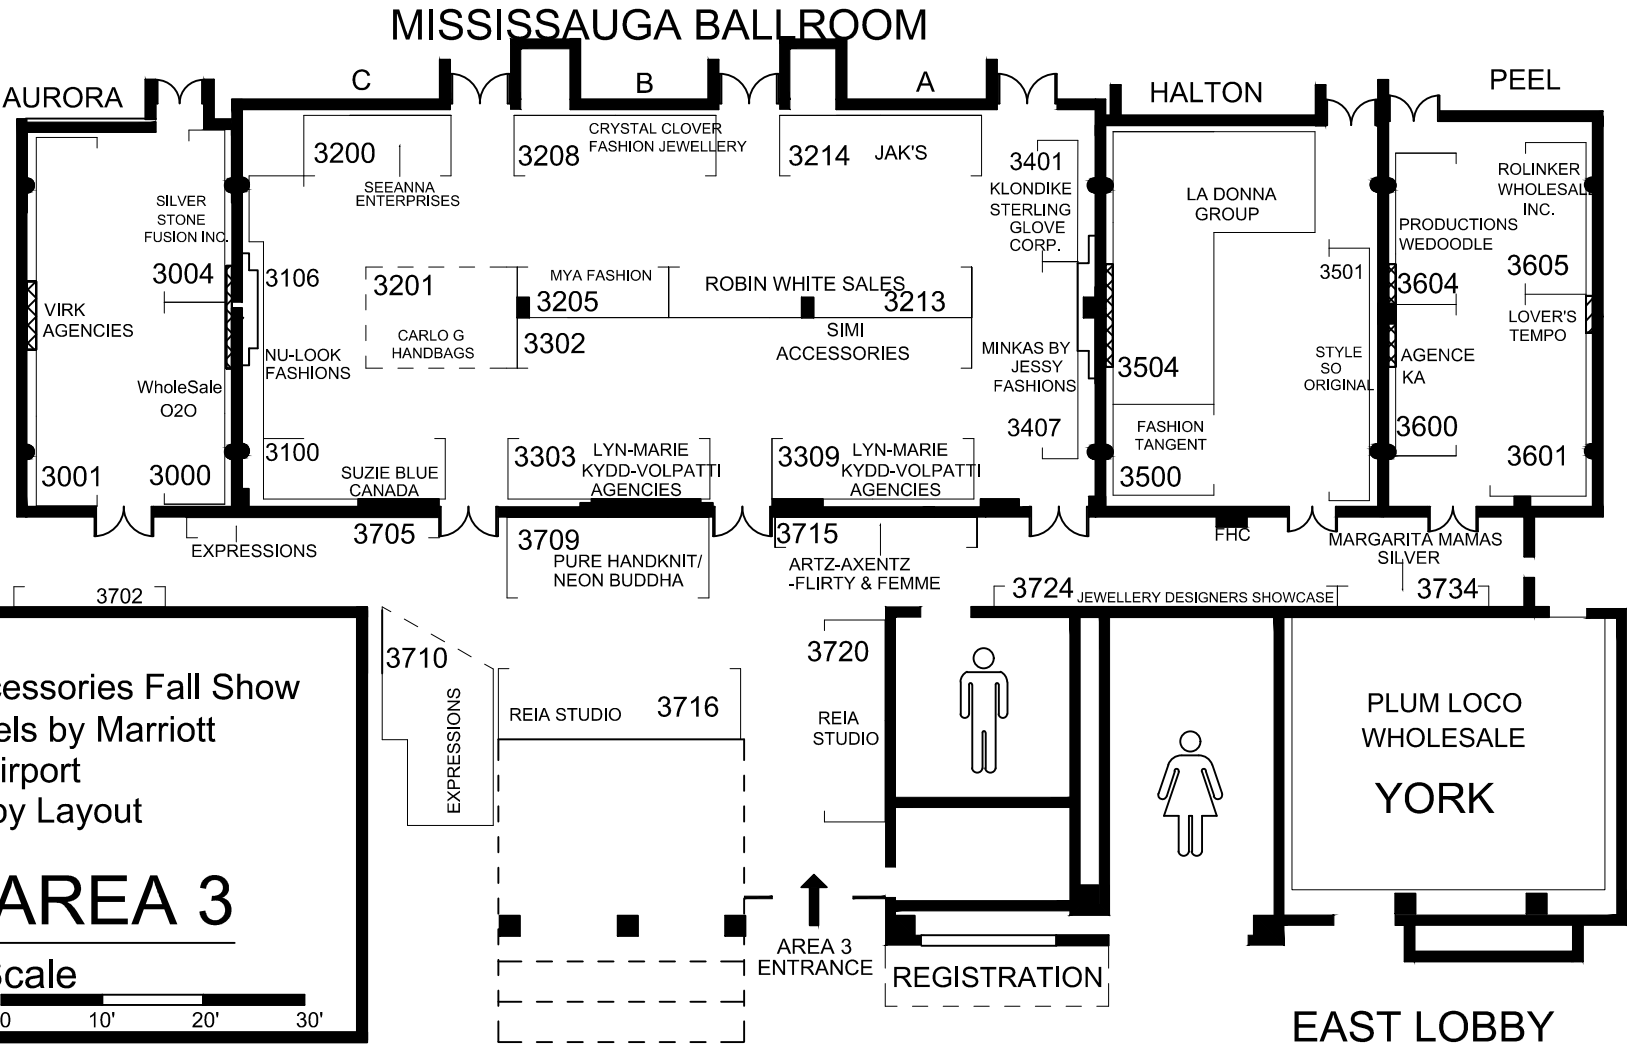

EAST LOBBY

Mode Accessories Fall Show
 Delta Hotels by Marriott
 Toronto Airport
 East Lobby Layout

AREA 3

Scale

EAST LOBBY