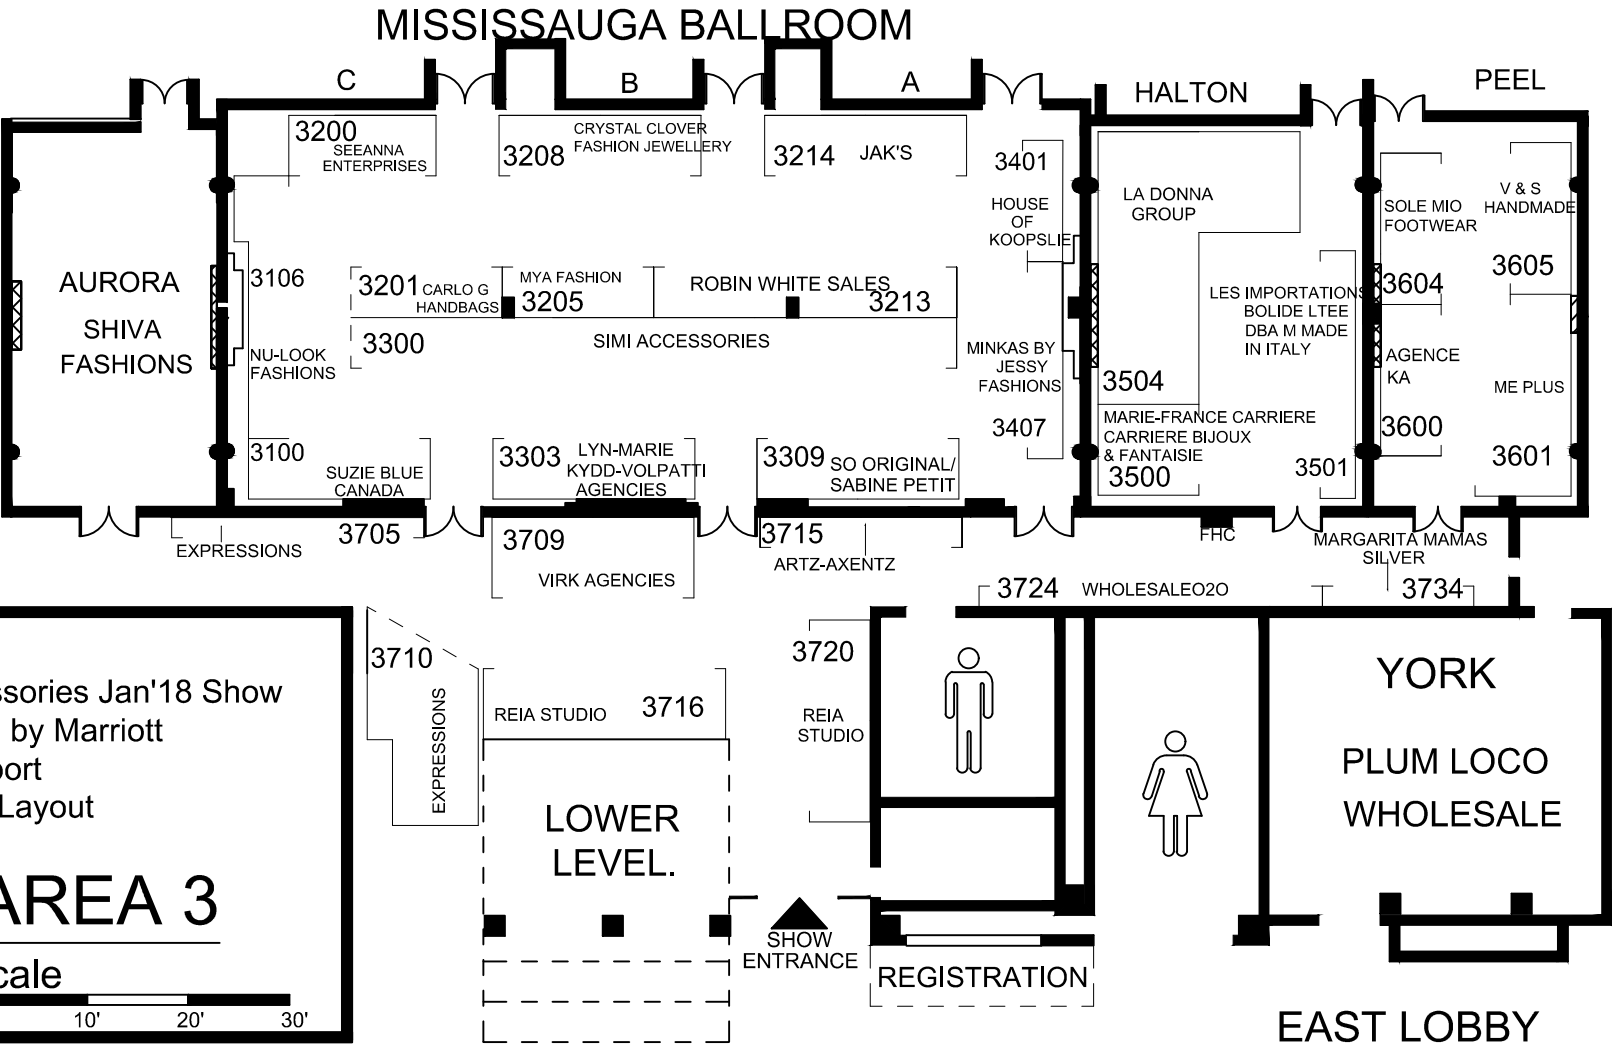

# EAST LOBBY

Mode Accessories Jan'18 Show  
 Delta Hotels by Marriott  
 Toronto Airport  
 East Lobby Layout

## AREA 3