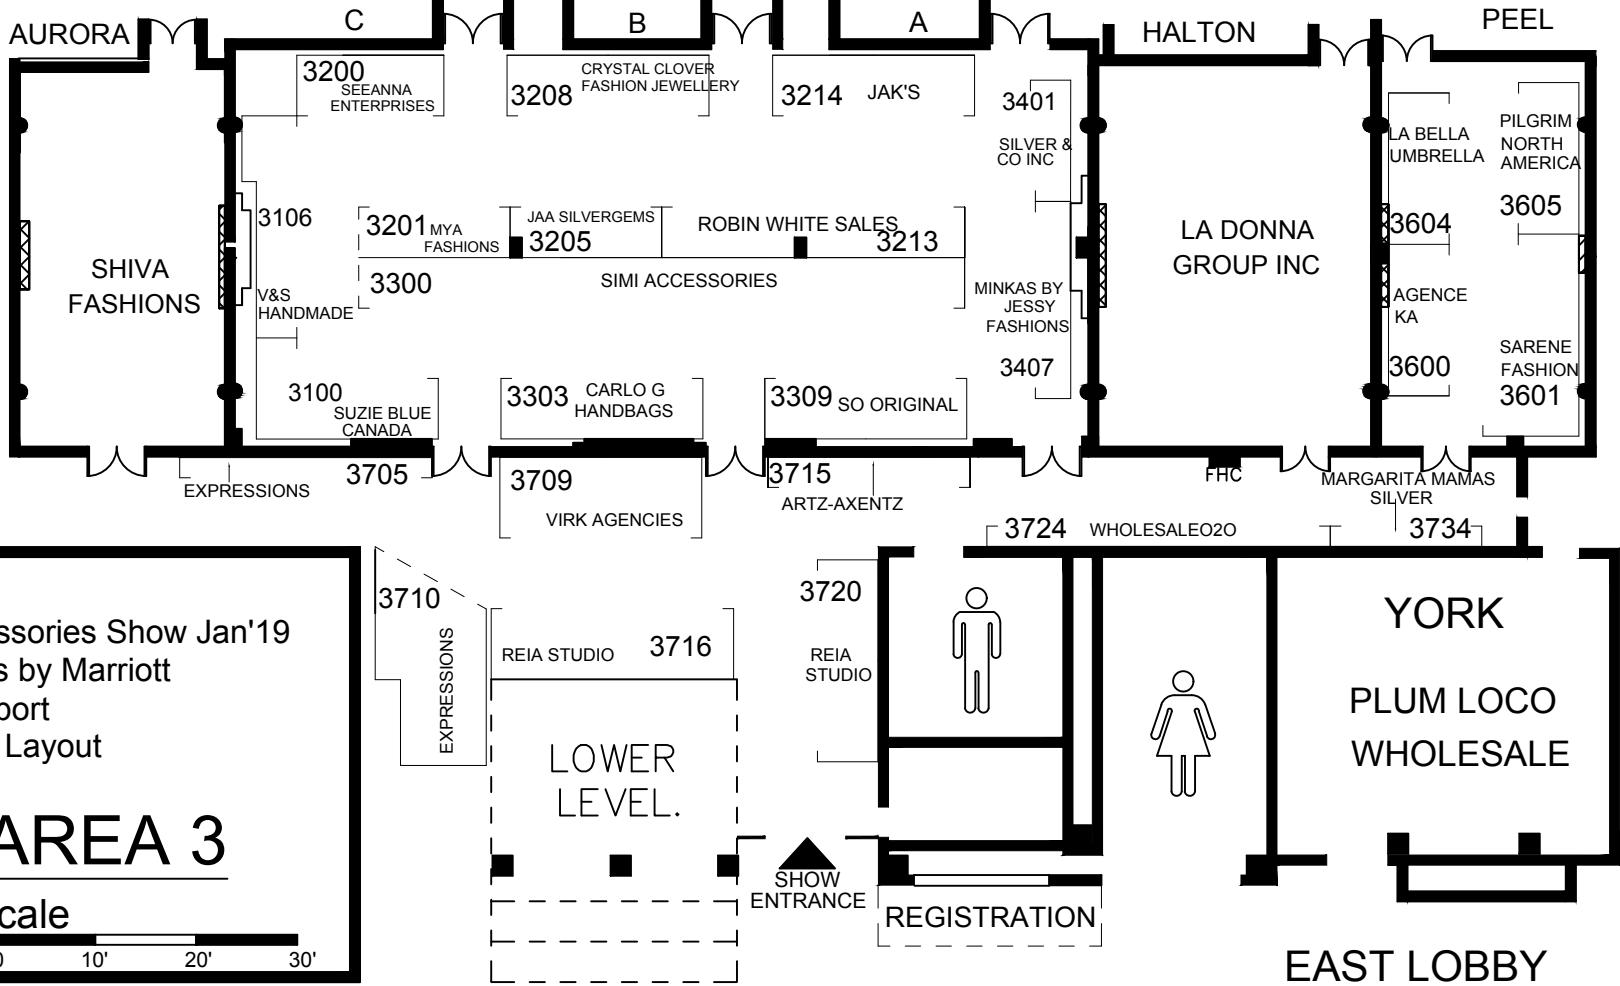

EAST LOBBY

MISSISSAUGA BALLROOM

Mode Accessories Show Jan'19
 Delta Hotels by Marriott
 Toronto Airport
 East Lobby Layout

AREA 3

EAST LOBBY