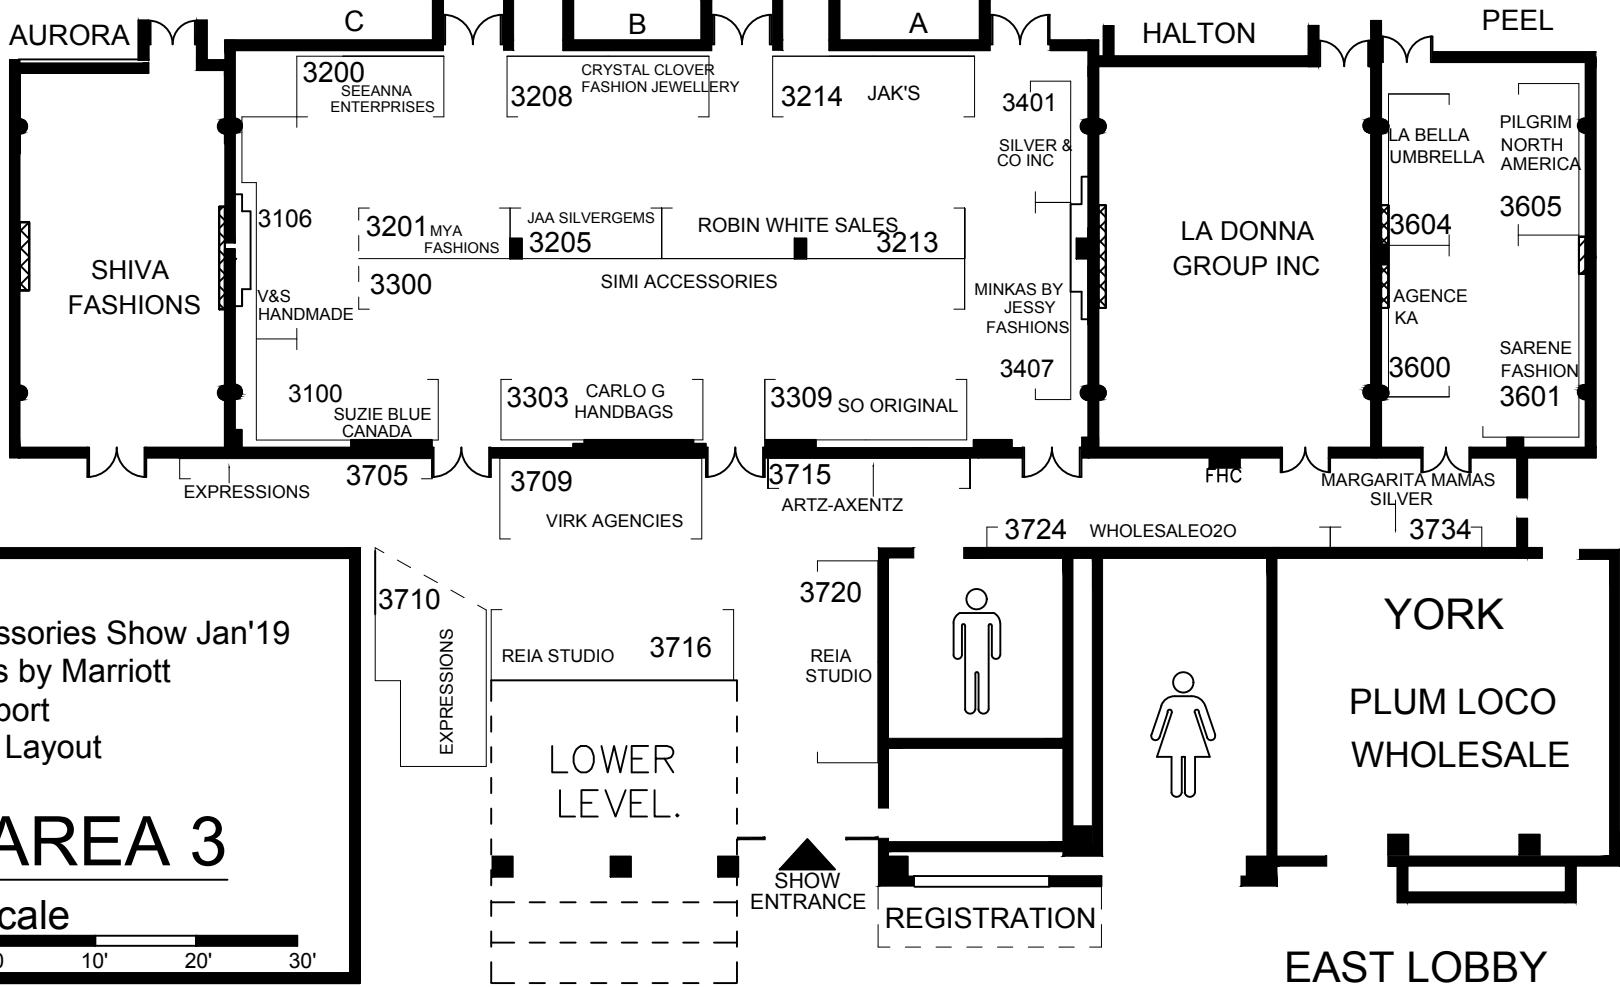

EAST LOBBY

MISSISSAUGA BALLROOM

Mode Accessories Show Jan'19
 Delta Hotels by Marriott
 Toronto Airport
 East Lobby Layout

AREA 3

EAST LOBBY